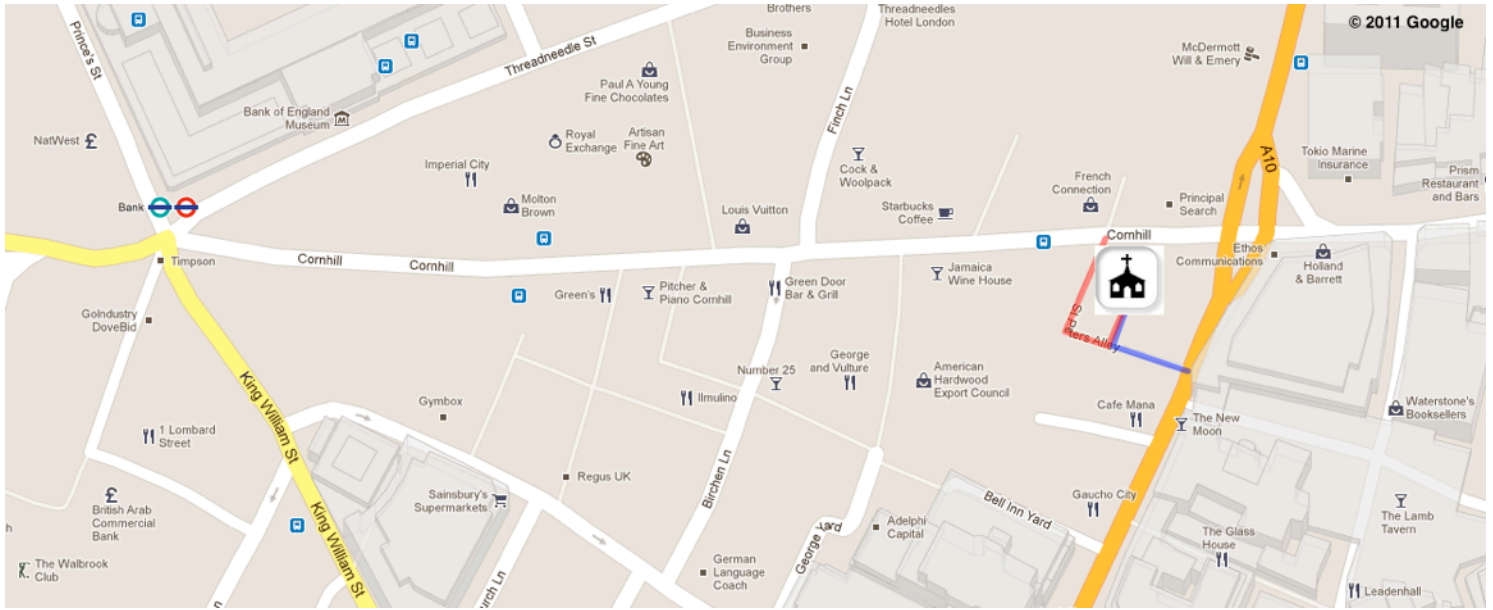

# Finding us at St Peter's Cornhill (EC3V 3PD) ...

**2:30PM**  
Mandarin-speaking Congregation

## From Bank:

Go up Cornhill towards the Lloyds Building

Turn right down St Peter's alley  
(just before the sandwich shop EAT)

## From Monument:

Go up Gracechurch St towards Liverpool St

Turn left down St Peter's alley  
(just after Cafe Mana)

福音之家

ST HELEN'S  
BISHOPSGATE